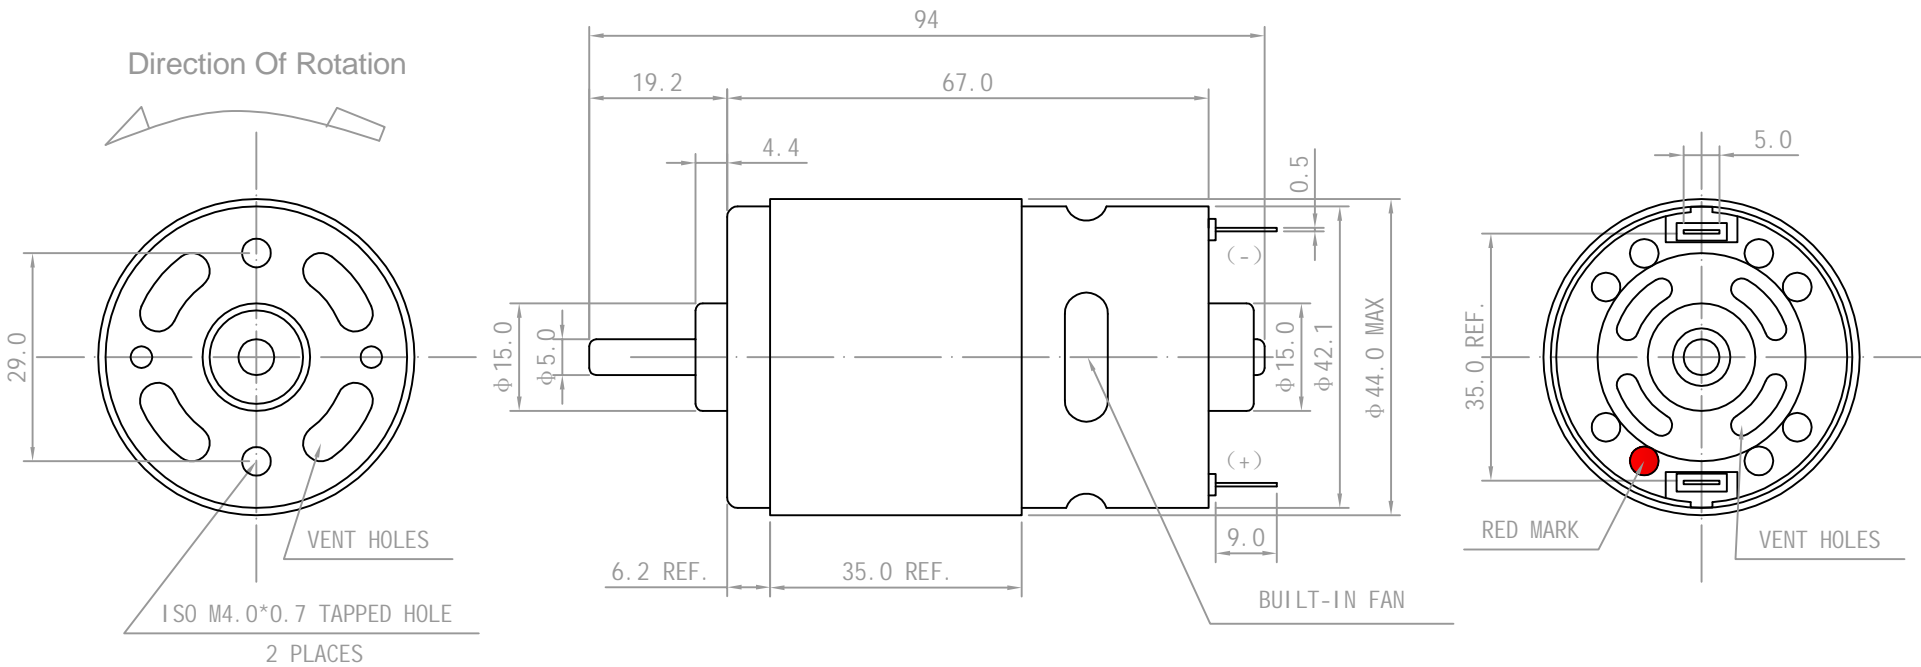

Rev.	Description	Date
01		

No.	Item	Specification	No.	Item	Specification
1	Operating Voltage	6.0-12.0V DC	7	Rated Torque	716g.cm
2	Rated Voltage	12V DC	8	Output	95.13W
3	No Load Speed	15500±10%rpm	9	Stall Current	78.02A
4	No Load Current	2.2A	10	Stall Torque	5639g.cm
5	Rated Speed	12930±10%rpm			
6	Rated Current	11.28A			

Drawn	Bruce	05/27/2017	<b>Unit: mm</b>  <b>Kysan Electronics</b>  <a href="http://www.kysanelectronics.com">www.kysanelectronics.com</a> <a href="mailto:info@kysanelectronics.com">info@kysanelectronics.com</a>	
Checked	Eva	05/27/2017		
Eng Appr.				
Mfg Appr.				
Q.A.				
<b>SKU:</b> <b>1111080</b>			Size :A4	Weight(Kg):
			Scale 1:1	