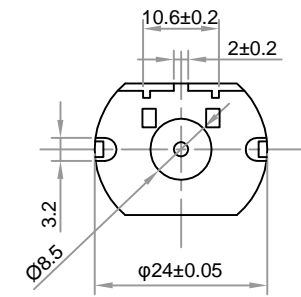

Direction of Rotation

No.	Item	Specification	No.	Item	Specification
1	Rated Voltage	12V DC	7	Stall Current	$\leq 4.8A$
2	Rated Load	38*25mm 风叶	8	Stall Torque	$\geq 600g.cm$
3	No Load Current	$\leq 150mA$	9	Direction of Rotation	CCW
4	No Load Speed	$13500 \pm 10\%RPM$	10		
5	Rated Load Current	$\leq 430mA$	11		
6	Rated Load Speed	$10000 \pm 10\%RPM$			

Drawn	Bruce	12/19/2022	Unit: mm	
Checked	Tony	12/19/2022	Kysan Electronics www.kysanelectronics.com	
Eng Appr.				
Mfg Appr.				
Q.A.				
SKU:			Size :A4	Weight(Kg):
1112764			Scale :	