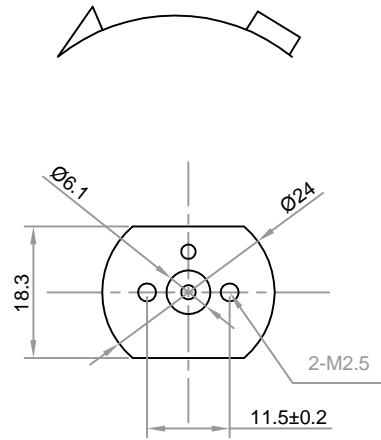

Direction of Rotation

No.	Item	Specification	No.	Item	Specification
1	Rated Voltage	12V DC	7	Stall Current	$\leq 4.8A$
2	Rated Load	38*25mm 风叶	8	Stall Torque	$\geq 600g.cm$
3	No Load Current	$\leq 150mA$	9	Direction of Rotation	CCW
4	No Load Speed	$13500 \pm 10\%RPM$	10		
5	Rated Load Current	$\leq 430mA$	11		
6	Rated Load Speed	$10000 \pm 10\%RPM$			

Drawn	Bruce	12/19/2022	Unit: mm	
Checked	Tony	12/19/2022	Kysan Electronics www.kysanelectronics.com	
Eng Appr.				
Mfg Appr.				
Q.A.				
SKU:			Size :A4	Weight(Kg):
1112764			Scale :	