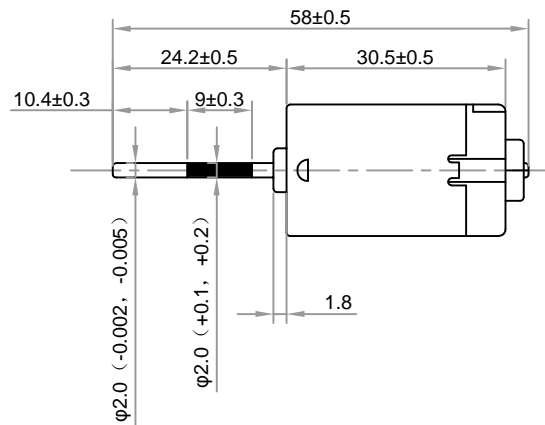

Direction of Rotation

No.	Item	Specification	No.	Item	Specification
1	Rated Voltage	12V DC	7	Stall Current	$\leq 4.8A$
2	Rated Load	38*25mm 风叶	8	Stall Torque	$\geq 600g.cm$
3	No Load Current	$\leq 150mA$	9	Direction of Rotation	CCW
4	No Load Speed	$13500 \pm 10\%RPM$	10		
5	Rated Load Current	$\leq 430mA$	11		
6	Rated Load Speed	$10000 \pm 10\%RPM$			

Drawn	Bruce	12/19/2022	Unit: mm	
Checked	Tony	12/19/2022	Kysan Electronics www.kysanelectronics.com	
Eng Appr.				
Mfg Appr.				
Q.A.				
SKU:			Size :A4	Weight(Kg):
1112764			Scale :	