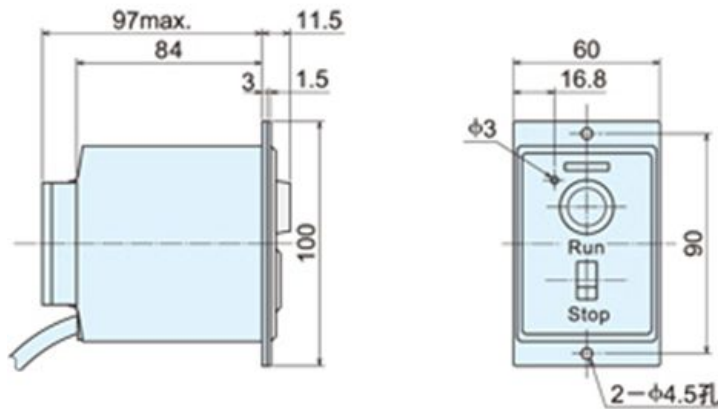

SKU:1150406
 AC MOTOR,CONTROLLER,220V/50Hz,15W,90-1400RPM
 SPEED CONTROLABLE,REVERSIBLE,GEAR RATIO 9:1

Speed Control Motors

Speed Controller
 Dimension and Characteristic

!