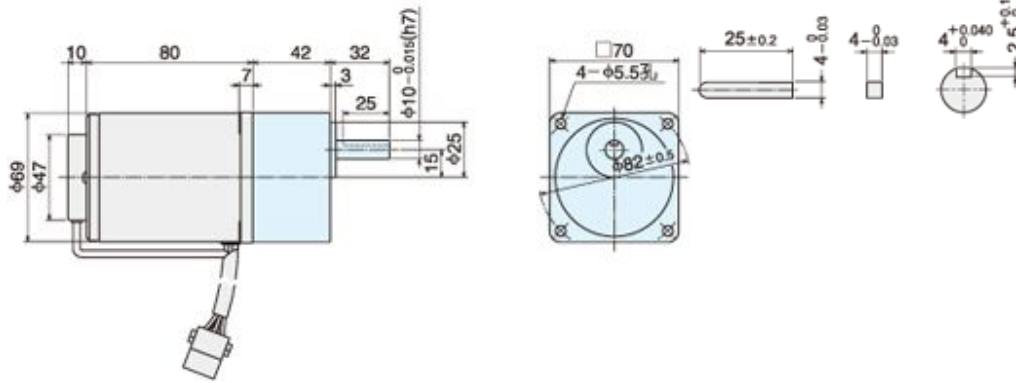

SKU:1150406
 AC MOTOR,CONTROLLER,220V/50Hz,15W,90-1400RPM
 SPEED CONTROLABLE,REVERSIBLE,GEAR RATIO 9:1

Speed Control Motors

Speed Controller
 Dimension and Characteristic

!