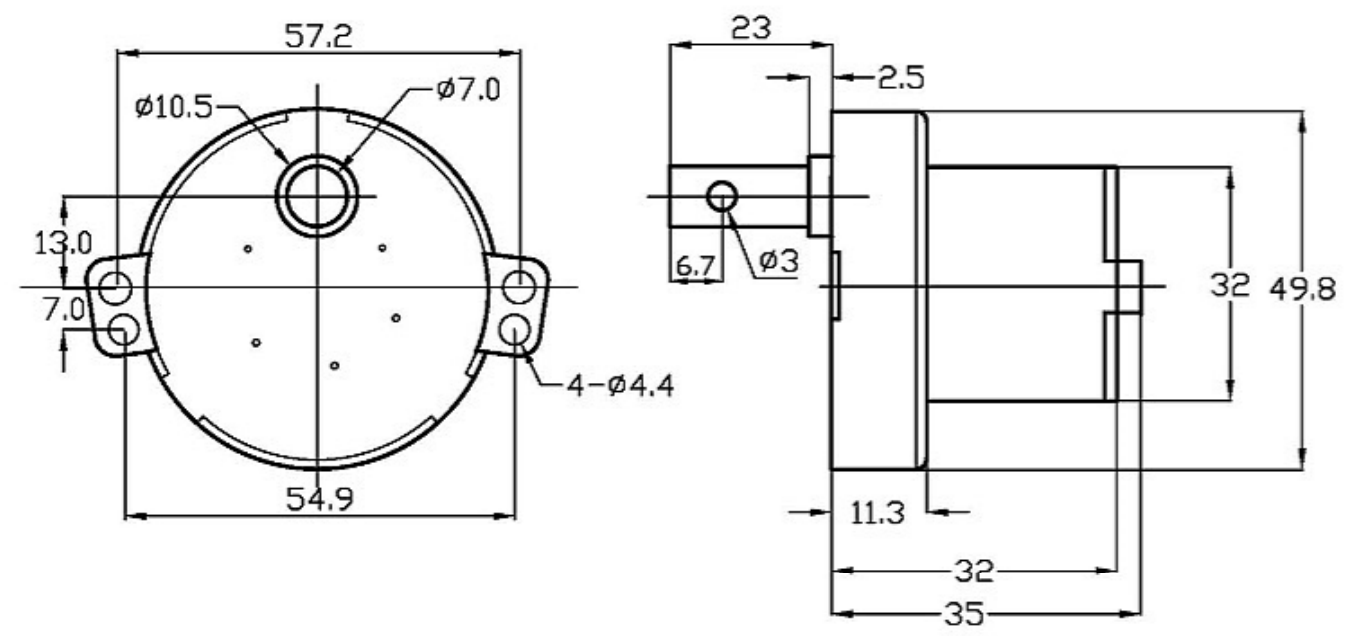

## SPUR GEARED MOTOR SPECIFICATION

No.	Item	Specification	No.	Item	Specification
1	Rated Voltage	6V DC	7		
2	No Load Speed	3-4RPM	8		
3	No Load Current	$\leq 30\text{mA}$	9		
4	Rated Torque	8kg. cm			
5	Stall Current	$\leq 160\text{mA}$			
6	Direction of Rotation	CCW			

Drawn	Bruce	06/23/2022	Unit: mm	
Checked			<b>Kysan Electronics</b> www.kysanelectronics.com info@kysanelectronics.com	
Eng Appr.				
Mfg Appr.				
Q. A.				
SKU:		1151109	Size :A4	Weight (Kg):
			Scale	