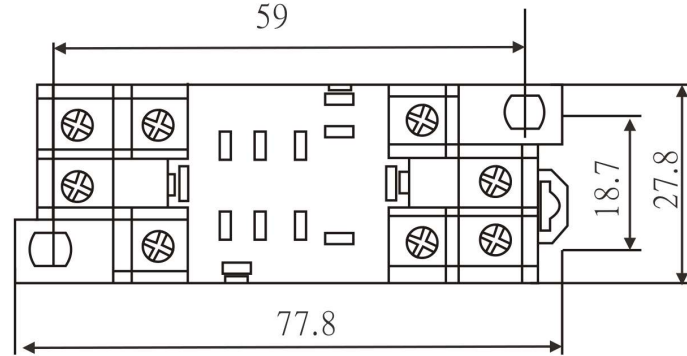

PTF-08A-A Fit to LB2H SERIES

Drawn	Tony	11/20/2024	Unit: mm	
Checked	Eva	11/20/2024	Kysan Electronics www.kysanelectronics.com	
Eng Appr.				
Mfg Appr.				
Q.A.				
SKU:			Siae: A4	Weight(Kg):
1421001			Scale	