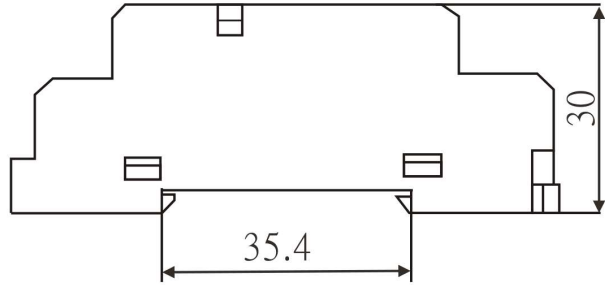

PTF-08A-A Fit to LB2H SERIES

Drawn	Tony	11/20/2024	Unit: mm	
Checked	Eva	11/20/2024	Kysan Electronics www.kysanelectronics.com	
Eng Appr.				
Mfg Appr.				
Q.A.				
SKU:			Siae: A4	Weight(Kg):
1421001			Scale	