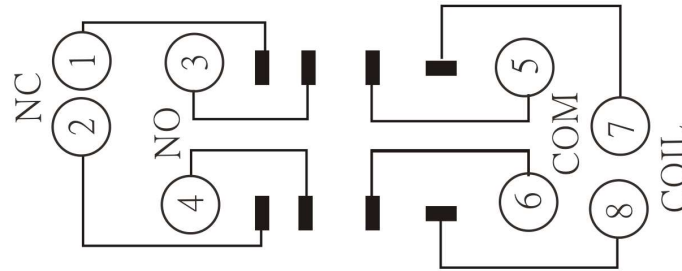

PTF-08A-A Fit to LB2H SERIES

Drawn	Tony	11/20/2024	Unit: mm	
Checked	Eva	11/20/2024	Kysan Electronics www.kysanelectronics.com	
Eng Appr.				
Mfg Appr.				
Q.A.				
SKU:			Siae: A4	Weight(Kg):
1421001			Scale	