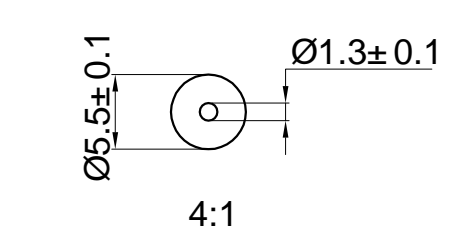

Rev.	Revision	Date
01	Update	3/30/2011

Polarity: Black Outside
White Inside
Black —(C)— White

2468#24AWG
BLACK

DRAWN	Kevin	3/30/2011	UNIT: mm		
CHECKED	Sara	3/30/2011	Sinotech		
ENG APPR.					
MFG APPR.					
Q.A.					
J24-1.3X5.5X12MM			SIZE A4	P/N 2113674	REV 01
			SCALE: 2:1	Weight(kg):	SHEET 1 OF 1