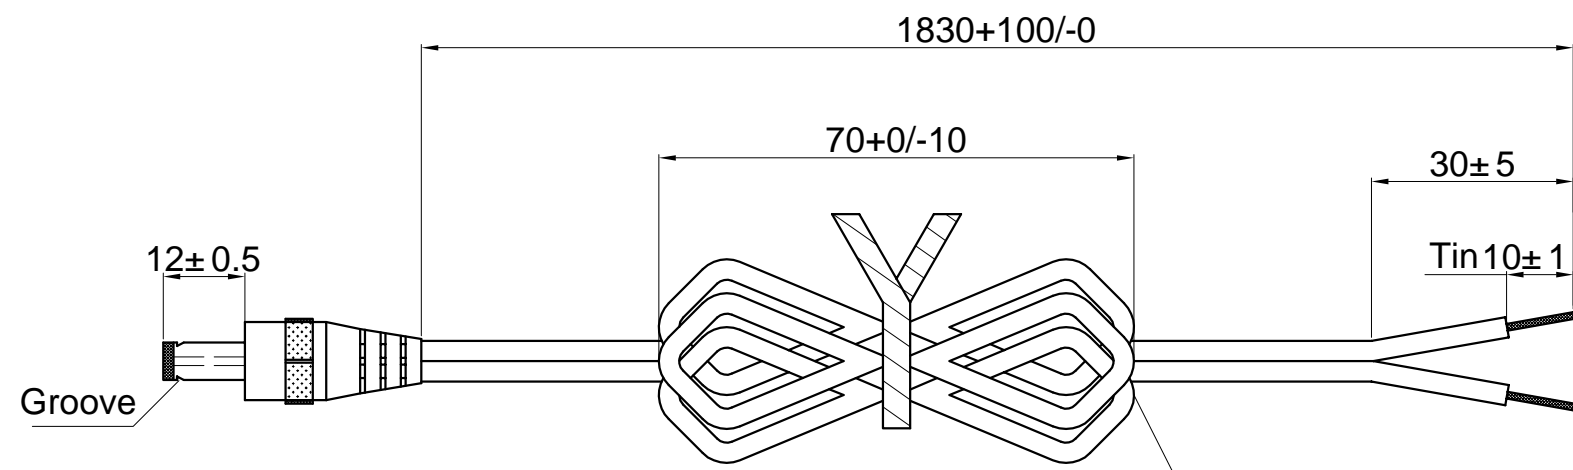

Rev.	Revision	Date
01	Update	3/30/2011

Polarity: Black Outside
White Inside
Black —(C)— White

2468#24AWG
BLACK

DRAWN	Kevin	3/30/2011	UNIT: mm		
CHECKED	Sara	3/30/2011	Sinotech		
ENG APPR.					
MFG APPR.					
Q.A.					
J24-1.3X5.5X12MM			SIZE A4	P/N 2113674	REV 01
			SCALE: 2:1	Weight(kg):	SHEET 1 OF 1